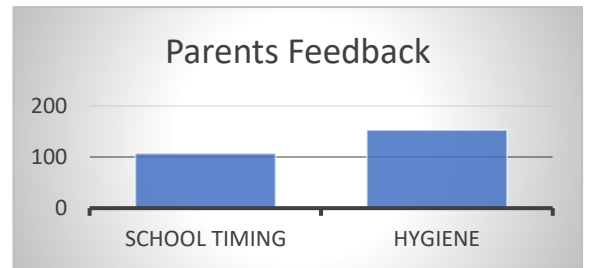

YARA

INTERNATIONAL SCHOOL - RIYADH - KSA
CBSE Affiliation No : 5730018
MOE License No : 520-3890 ; 520-3728

AN INSTITUTION ACCREDITED BY THE QUALITY COUNCIL OF INDIA - NABET

Date: 28th January 2025

Circular No: 130/YIS/AS/24-25/130

Dear Parents,

SUB: Parents' Feedback Survey- Action Taken

We extend our heartfelt gratitude to all parents who participated in the Parent Feedback Survey. Your valuable time, thoughtful responses and constructive suggestions are greatly appreciated. After analyzing your responses, we have identified two areas that required immediate attention which are **Hygiene** and **School Timings**.

We are pleased to inform you that the following actions have been taken:

1. School Timings:

The school timings have been revised as follows w.e.f 2025-26 academic year:

GRADE	TIMINGS	BUS DISPERSAL TIMINGS
Nur to UKG	7:00 AM TO 11:30 AM	12:10 PM (As Applicable-Existing Routes only)
Grade I to XII	7:00 AM TO 1:00 PM	1:10 PM

We believe this change aligns with the convenience and preferences of the majority of our parents while continuing to prioritize the holistic development and well-being of our students.

2. Hygiene:

We are delighted to inform you that the school has since constructed around 20 additional student friendly toilets which we hope will improve the standard of toilet hygiene.

Be rest assured that we are committed to maintaining continuous engagement with our parent fraternity. We will continue to reach out in the coming days to understand your thoughts, feelings and satisfaction regarding every aspect of the school. Thank you for your continued patronage.

Note: Revised timings during Ramadan shall be notified shortly.

Warm regards

Mrs. Aasima Saleem
Principal

www.yaraschool.net FOLLOW US:

@yisriyadh

Yara International School

school_Yara

yis_riyadh